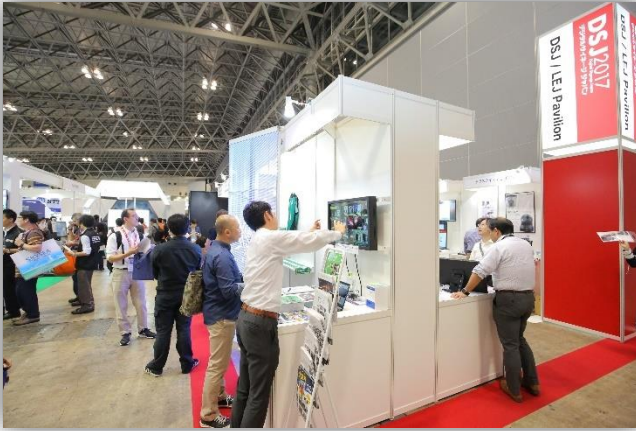

◆ Pavilion

◆ Seminar

◆ DSJ Vision

DSJ Vision is official digital signage system of the show which introduce show Information. This year, we operated web based signage system with out any STB.

NTT TechnoCross

Sony Marketing (Japan)